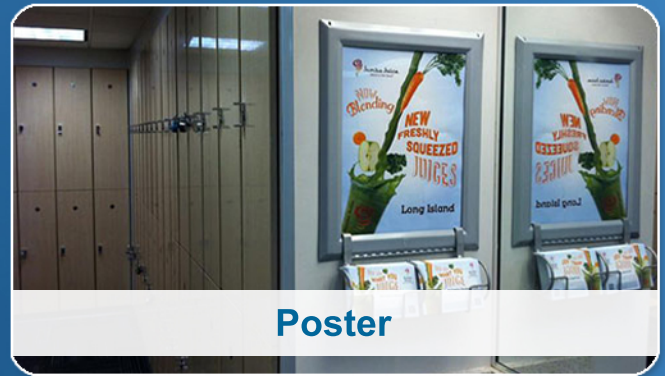

Gym Advertising

Digital

Poster

Mirror Cling

Available in major cities across the country.

Rates vary based on city, timing, duration and quantity.

Lead times: static (print) is 3 weeks; digital is 3 business days.