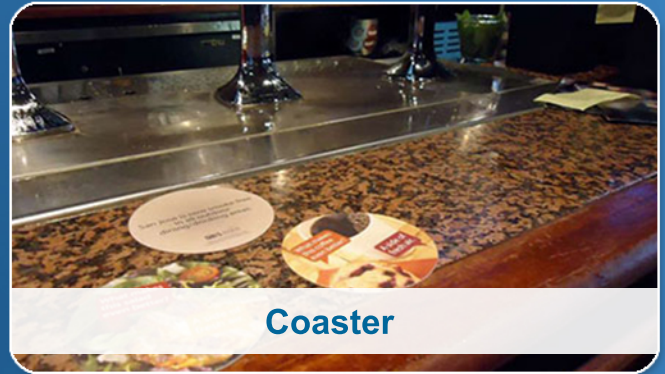

# Bar/Restaurant Ads

Restroom

Coaster

Digital

Jukebox Digital

Available across the country.

Rates vary based on city, timing, duration and quantity.

Lead times: static (print) is 3 weeks; digital is 3 business days.