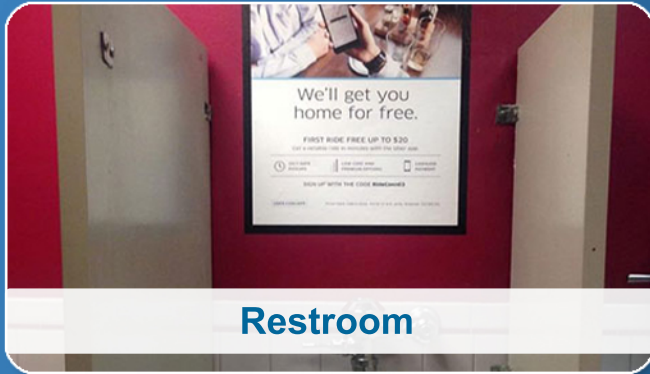

# Bar/Restaurant Ads

Restroom

Coaster

Digital

Jukebox Digital

Available across the country.

Rates vary based on city, timing, duration and quantity.

Lead times: static (print) is 3 weeks; digital is 3 business days.