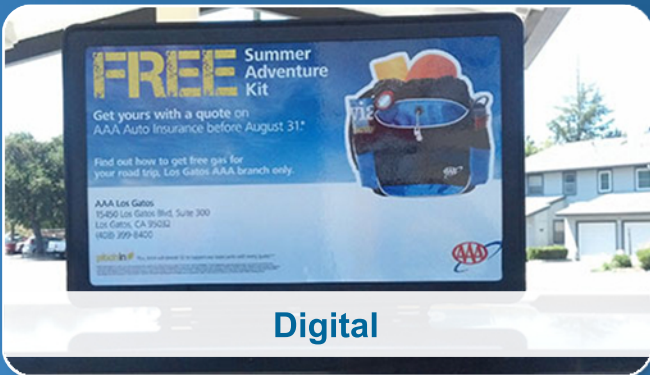

# Bar/Restaurant Ads

Restroom

Coaster

Digital

Jukebox Digital

Available across the country.

Rates vary based on city, timing, duration and quantity.

Lead times: static (print) is 3 weeks; digital is 3 business days.